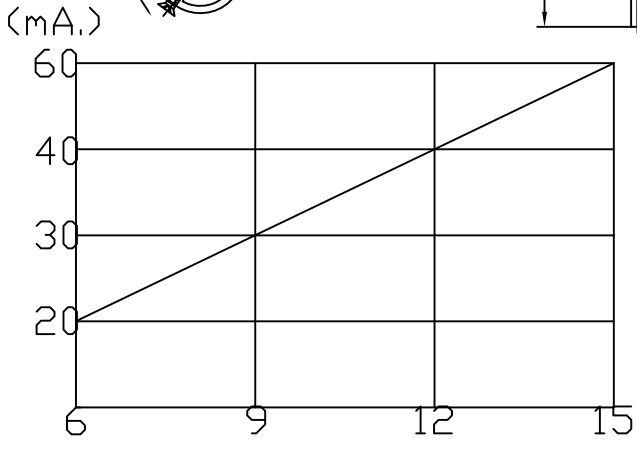

\*\*\*Panel mounting (fits 1/8" dia. panel openings up to 1/4" thick)

(NON-UL)

\*\*VOLUME CONTROL RANGE: 1 - 10 dB.

Oscillating Frequency(Hz)	2.2 - 3.0Khz.
Operating Voltage(VDC)	6 - 15
Tone	Hi - Low
Operating Temperature(°)	-20~+60
Storage Temperature(°)	-20~+70
Weight (Gram)	68

PIEZO AUDIO INDICATOR		PART NO.
DRAWN 2012/6/1		SU2980S(RoHS)
UNIT: mm.		MATERIAL ABS UL-94 1/16" HB
EDITION: 1		
SHEET 1 OF 1		
KOYO ELECTRONICS CO.,LTD.		
Email Add:		
koyoelectronics@pchome.com.tw		