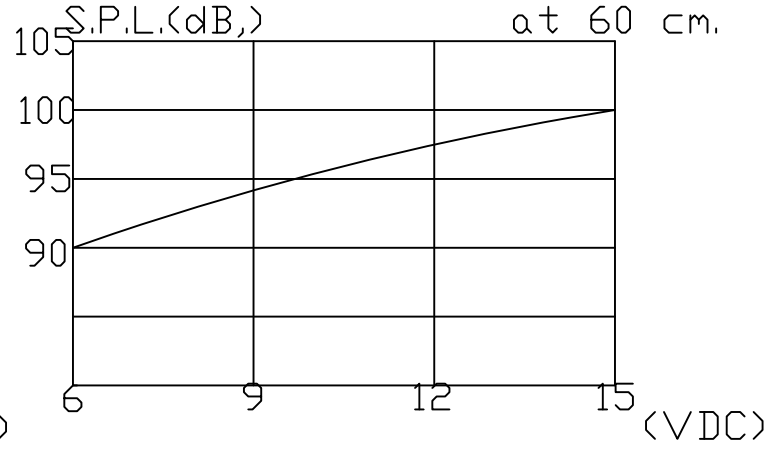

\*\*\*Panel mounting (fits 1/8" dia. panel openings up to 1/4" thick)

(NON-UL)

\*\*VOLUME CONTROL RANGE: 1 - 10 dB.

Oscillating Frequency(Hz)	2.2 - 3.0Khz.
Operating Voltage(VDC)	6 - 15
Tone	Hi - Low
Operating Temperature(°)	-20~+60
Storage Temperature(°)	-20~+70
Weight (Gram)	68

PIEZO AUDIO INDICATOR		PART NO.
DRAWN 2012/6/1		SU2980S(RoHS)
UNIT: mm.		MATERIAL ABS UL-94 1/16" HB
EDITION: 1		
SHEET 1 OF 1		
KOYO ELECTRONICS CO.,LTD.		
Email Add:		
koyoelectronics@pchome.com.tw		