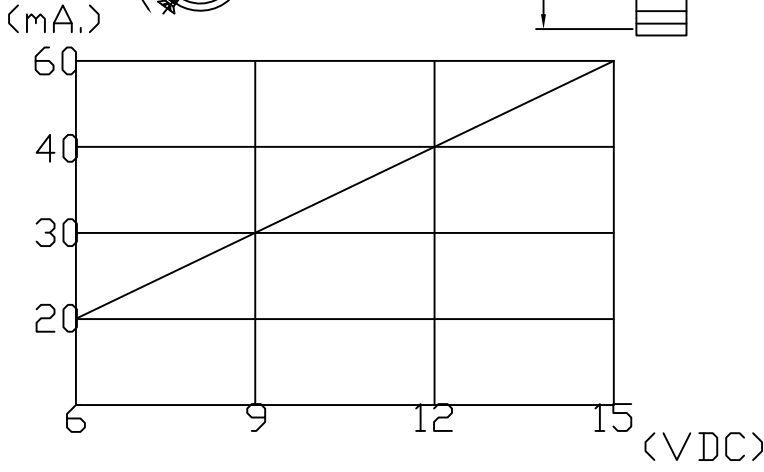

***Panel mounting (fits 1 1/8" dia. panel openings up to 1/4" thick)

(NON-UL)

**VOLUME CONTROL RANGE: 1 - 10 dB.

Oscillating Frequency(Hz)	2.2 - 3.0Khz.
Operating Voltage(VDC)	6 - 15
Tone	Hi - Low
Operating Temperature(°)	-20~+60
Storage Temperature(°)	-20~+70
Weight (Gram)	68

PIEZO AUDIO INDICATOR		PART NO.
DRAWN 2012/6/1		SU2980(ROHS)
UNIT: mm.		MATERIAL ABS UL-94 1/16" HB
EDITION: 1		
SHEET 1 OF 1		
KOYO ELECTRONICS CO.,LTD.		
Email Add:		
koyoelectronics@pchome.com.tw		