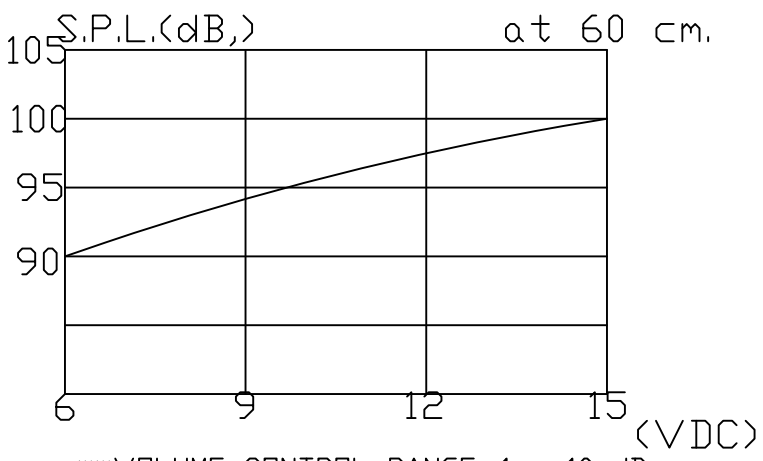

***Panel mounting (fits 1 1/8" dia. panel openings up to 1/4" thick)

(NON-UL)

**VOLUME CONTROL RANGE: 1 - 10 dB.

Oscillating Frequency(Hz)	2.2 - 3.0Khz.
Operating Voltage(VDC)	6 - 15
Tone	Hi - Low
Operating Temperature(°)	-20~+60
Storage Temperature(°)	-20~+70
Weight (Gram)	68

PIEZO AUDIO INDICATOR		PART NO.
DRAWN 2012/6/1		SU2980(ROHS)
UNIT: mm.		MATERIAL ABS UL-94 1/16" HB
EDITION: 1		
SHEET 1 OF 1		
KOYO ELECTRONICS CO.,LTD.		
Email Add:		
koyoelectronics@pchome.com.tw		