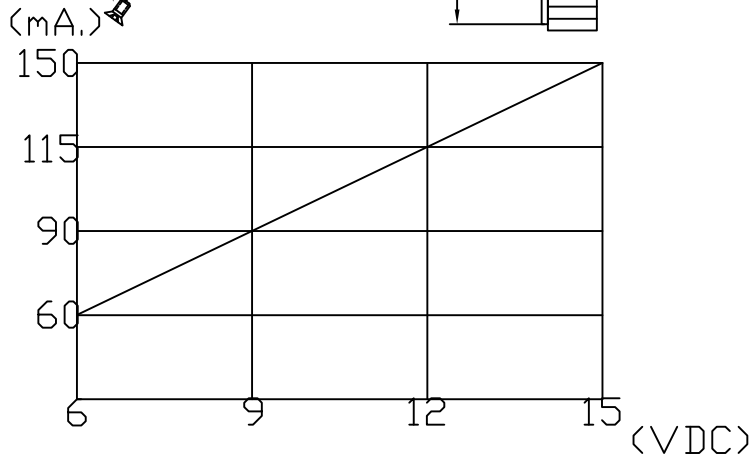

***Panel mounting (fits 1/8" dia. panel openings up to 1/4" thick)

**VOLUME CONTROL RANGE: 1 - 10 dB.

Oscillating Frequency(Hz)	1.2 - 4.0Khz.
Operating Voltage(VDC)	6 - 15
Tone	SWEEP
Operating Temperature(°)	-20~+60
Storage Temperature(°)	-20~+70
Weight (Gram)	68

PIEZO AUDIO INDICATOR		PART NO.
DRAWN 2012/6/1		SU2960S(RoHS)
UNIT: mm.		
EDITION: 1		MATERIAL
SHEET 1 OF 1		ABS UL-94 1/16" HB
KOYO ELECTRONICS CO.,LTD.		
Email Add:		
koyoelectronics@pchome.com.tw		