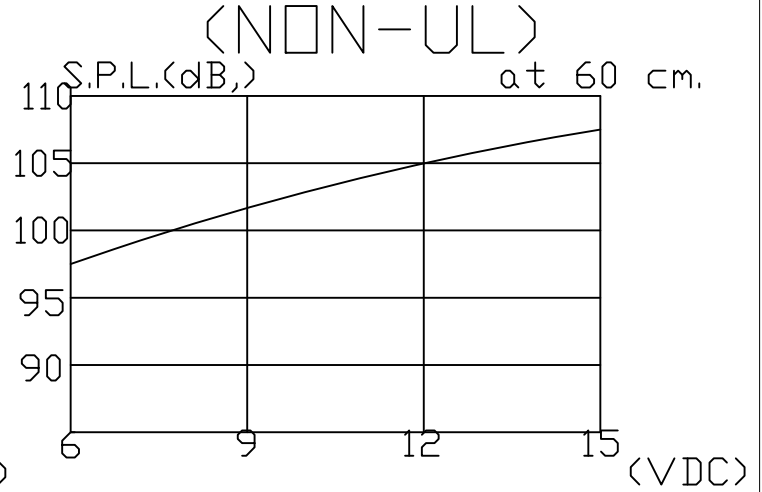

***Panel mounting (fits 1/8" dia. panel openings up to 1/4" thick)

**VOLUME CONTROL RANGE: 1 - 10 dB.

Oscillating Frequency(Hz)	1.2 - 4.0Khz.
Operating Voltage(VDC)	6 - 15
Tone	SWEEP
Operating Temperature(°)	-20~+60
Storage Temperature(°)	-20~+70
Weight (Gram)	68

PIEZO AUDIO INDICATOR		PART NO.
DRAWN 2012/6/1		SU2960S(RoHS)
UNIT: mm.		
EDITION: 1		MATERIAL
SHEET 1 OF 1		ABS UL-94 1/16" HB
KOYO ELECTRONICS CO.,LTD.		
Email Add:		
koyoelectronics@pchome.com.tw		