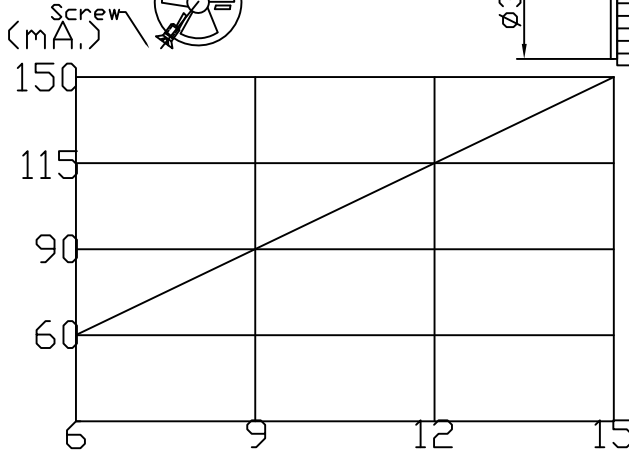

\*\*\*Panel mounting (fits 1/8" dia. panel openings up to 1/4" thick)

(NON-UL)

\*\*VOLUME CONTROL RANGE: 1 - 10 dB.

Oscillating Frequency(Hz)	1.2 - 4.0Khz.
Operating Voltage(VDC)	6 - 15
Tone	SWEEP
Operating Temperature(°)	-20~+60
Storage Temperature(°)	-20~+70
Weight (Gram)	68

PIEZO AUDIO INDICATOR		PART NO.
DRAWN 2012/6/1		SU2960(ROHS)
UNIT: mm.		
EDITION: 1		MATERIAL
SHEET 1 OF 1		ABS UL-94 1/16" HB
KOYO ELECTRONICS CO.,LTD.		
Email Add: koyoelectronics@pchome.com.tw		