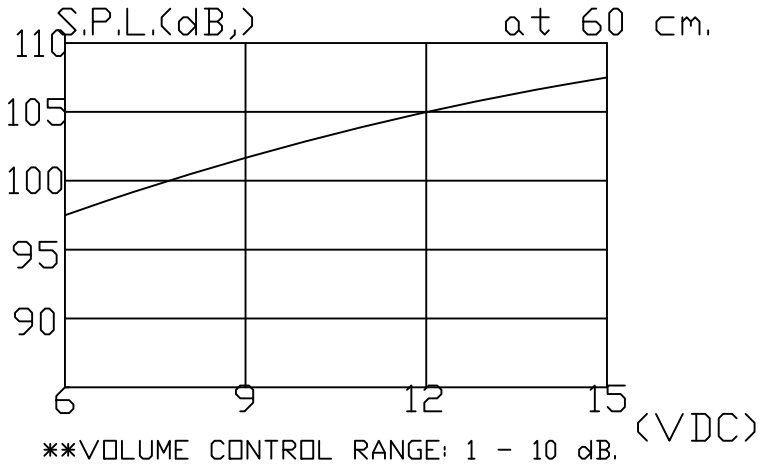

\*\*\*Panel mounting (fits 1/8" dia. panel openings up to 1/4" thick)

(NON-UL)

\*\*VOLUME CONTROL RANGE: 1 - 10 dB.

Oscillating Frequency(Hz)	1.2 - 4.0Khz.
Operating Voltage(VDC)	6 - 15
Tone	SWEEP
Operating Temperature(°)	-20~+60
Storage Temperature(°)	-20~+70
Weight (Gram)	68

PIEZO AUDIO INDICATOR		PART NO.
DRAWN 2012/6/1		SU2960(ROHS)
UNIT: mm.		
EDITION: 1		MATERIAL
SHEET 1 OF 1		ABS UL-94 1/16" HB
KOYO ELECTRONICS CO.,LTD.		
Email Add: koyoelectronics@pchome.com.tw		