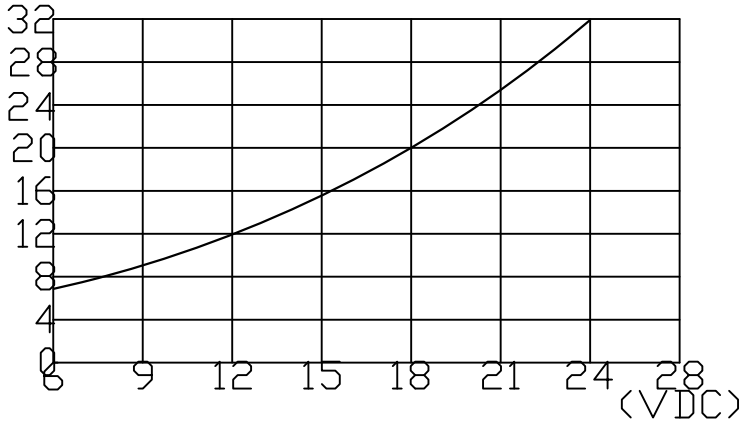

(mA,) VOLUME CONTROL RANGE: 1 - 10 dB.

S.P.L.(dB,) at 30 cm.

Oscillating Frequency(Hz)	2900±500Hz.
Operating Voltage(VDC)	6~28
Current Consumption at 12VDC (mA.maximum)	12
Sound Pressure Level at 30cm/12VDC(dB.minimum)	92
Tone	Continuous
Operating Temperature(°)	-20~+60
Storage Temperature(°)	-30~+70
Weight (Gram)	36