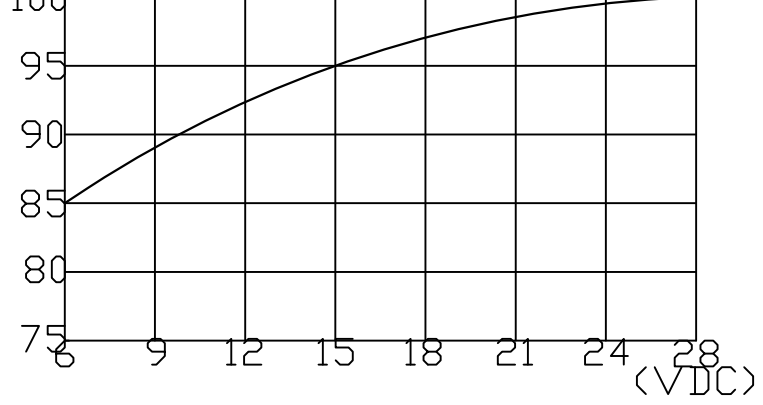

(mA,) VOLUME CONTROL RANGE: 1 - 10 dB.

S.P.L.(dB,) at 30 cm.

Oscillating Frequency(Hz)	2900±500Hz.
Operating Voltage(VDC)	6~28
Current Consumption at 12VDC (mA.maximum)	12
Sound Pressure Level at 30cm/12VDC(dB.minimum)	92
Tone	Continuous
Operating Temperature(°)	-20~+60
Storage Temperature(°)	-30~+70
Weight (Gram)	36