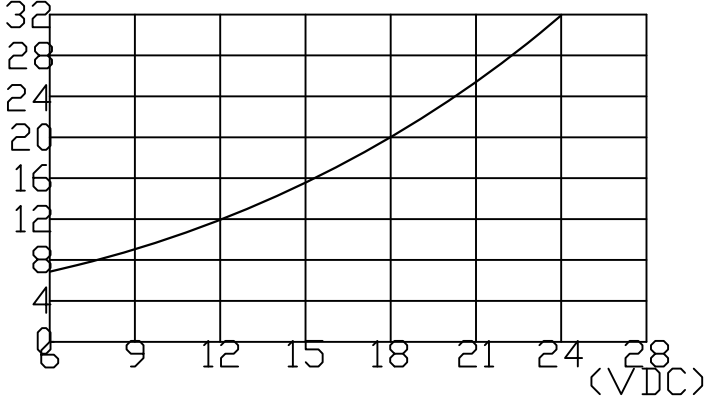

Unit:mm.  
Tolerance:  
±0.5mm.

\*\*\*Panel mounting(fits 1/8" dia. panel openings up to 1/4" thick)

Lead Wire

Knurled Nut

(NON-UL)

(mA.) VOLUME CONTROL RANGE:1 - 10 dB.

Oscillating Frequency(Hz)	2900±500Hz.
Operating Voltage(VDC)	6~28
Current Consumption at 12VDC (mA.maximum)	12
Sound Pressure Level at 30cm/12VDC(dB.minimum)	92
Tone	Cont.+ Fast Pulse(3Hz.)
Operating Temperature(°)	-20~+60
Storage Temperature(°)	-30~+70
Weight (Gram)	36