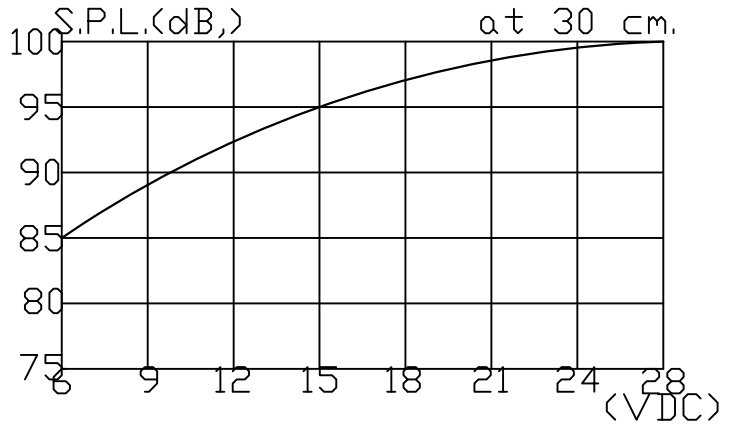

Unit:mm.  
Tolerance:  
±0.5mm.

\*\*\*Panel mounting(fits 1/8" dia. panel openings up to 1/4" thick)

Lead Wire

Knurled Nut

(NON-UL)

(mA.) VOLUME CONTROL RANGE:1 - 10 dB.

Oscillating Frequency(Hz)	2900±500Hz.
Operating Voltage(VDC)	6~28
Current Consumption at 12VDC (mA.maximum)	12
Sound Pressure Level at 30cm/12VDC(dB.minimum)	92
Tone	Cont.+ Fast Pulse(3Hz.)
Operating Temperature(°)	-20~+60
Storage Temperature(°)	-30~+70
Weight (Gram)	36